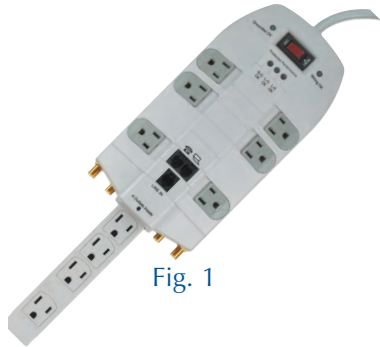

HOME THEATER SURGES

HOME THEATER SURGE PROTECTION

The Epitome line of surge protectors have you covered for all your protection needs. From the 200 Joule strip for small inexpensive devices to the 6900 Joule Home Theater strip that has almost triple the protection of the "Best brand". Besides having 3-line protection, Phone, Fax, Modem and Satellite protection and LED indicators, several new innovations have been added. Model **64-694** features 6900 Joules, full accessory protection, and full color-coding.

Fig. 1

Fig. 2

Fig. 3

D-C-T* Surge Protection

Retail Part Number	Figure Number	Number Of Outlets	Description	Cord Specs	Color	15 amp Breaker	D-DSS Coax Tele*	Max Joules
64-670	1	10	Home Ent. System Surge	6' - 14/3	Gray	Y	D, C, T-160 J	1665 J
64-830	2	5	Surge EMI/RFI Strip	4' - 14/3	Ivory	Y	C-46 J	200 J

T-F-M-C-S-A* Surge Protection

Retail Part No.	Figure No.	Description	No. of Outlets	T-F-M* Protection	Coaxial* Protection	Maximum Joules
64-694	3	Home Entertainment Surge Protection with Color Coded Line Cord Labels	10	T, F, M	C, S, A	6900 J